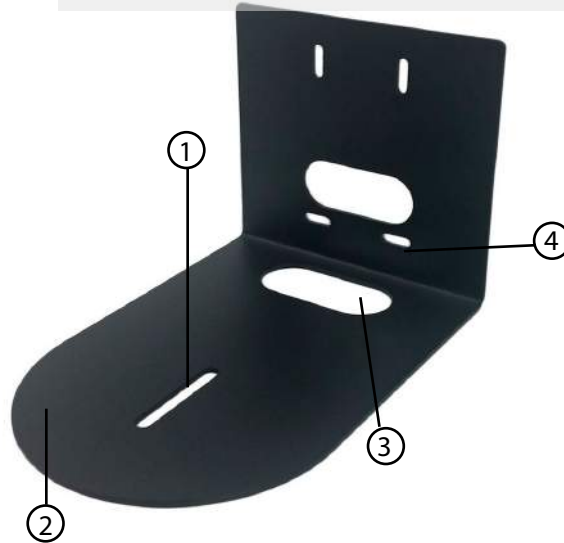

### Compatibility

- HuddleCam 3X
- HuddleCam 10X-720
- HuddleCam 10X
- All PTZOptics Cameras
- Most small based SONY, Panasonic, Cisco, Polycom and Vaddio camera with a 1/4-20 mounting hole.

- 1. Slot for 1/4-20**  
Secures camera to mount.
- 2. Mount Base**  
5-11/16" universal metal camera tray.
- 3. Cable Access**  
Convenient cable access under mount and through wall.
- 4. Mounting Holes**  
Precut mounting holes in four post pattern

This Universal Thin Profile Wall Mount was designed specifically for an ideal way to wall mount a camera above or below a plasma or thin profile monitor. Constructed from heavy gauge steel, this mount comes with 2 year manufacture warranty.

#### Size & Weight

Dimensions:	
Inches	5-11/16" W x 9-5/8" D x 5-1/8" H
Milimeters	144.5mm W x 209.6mm D x 130.2mm H
Weight	
Lbs	2.0 lbs
Kg	0.9 kg